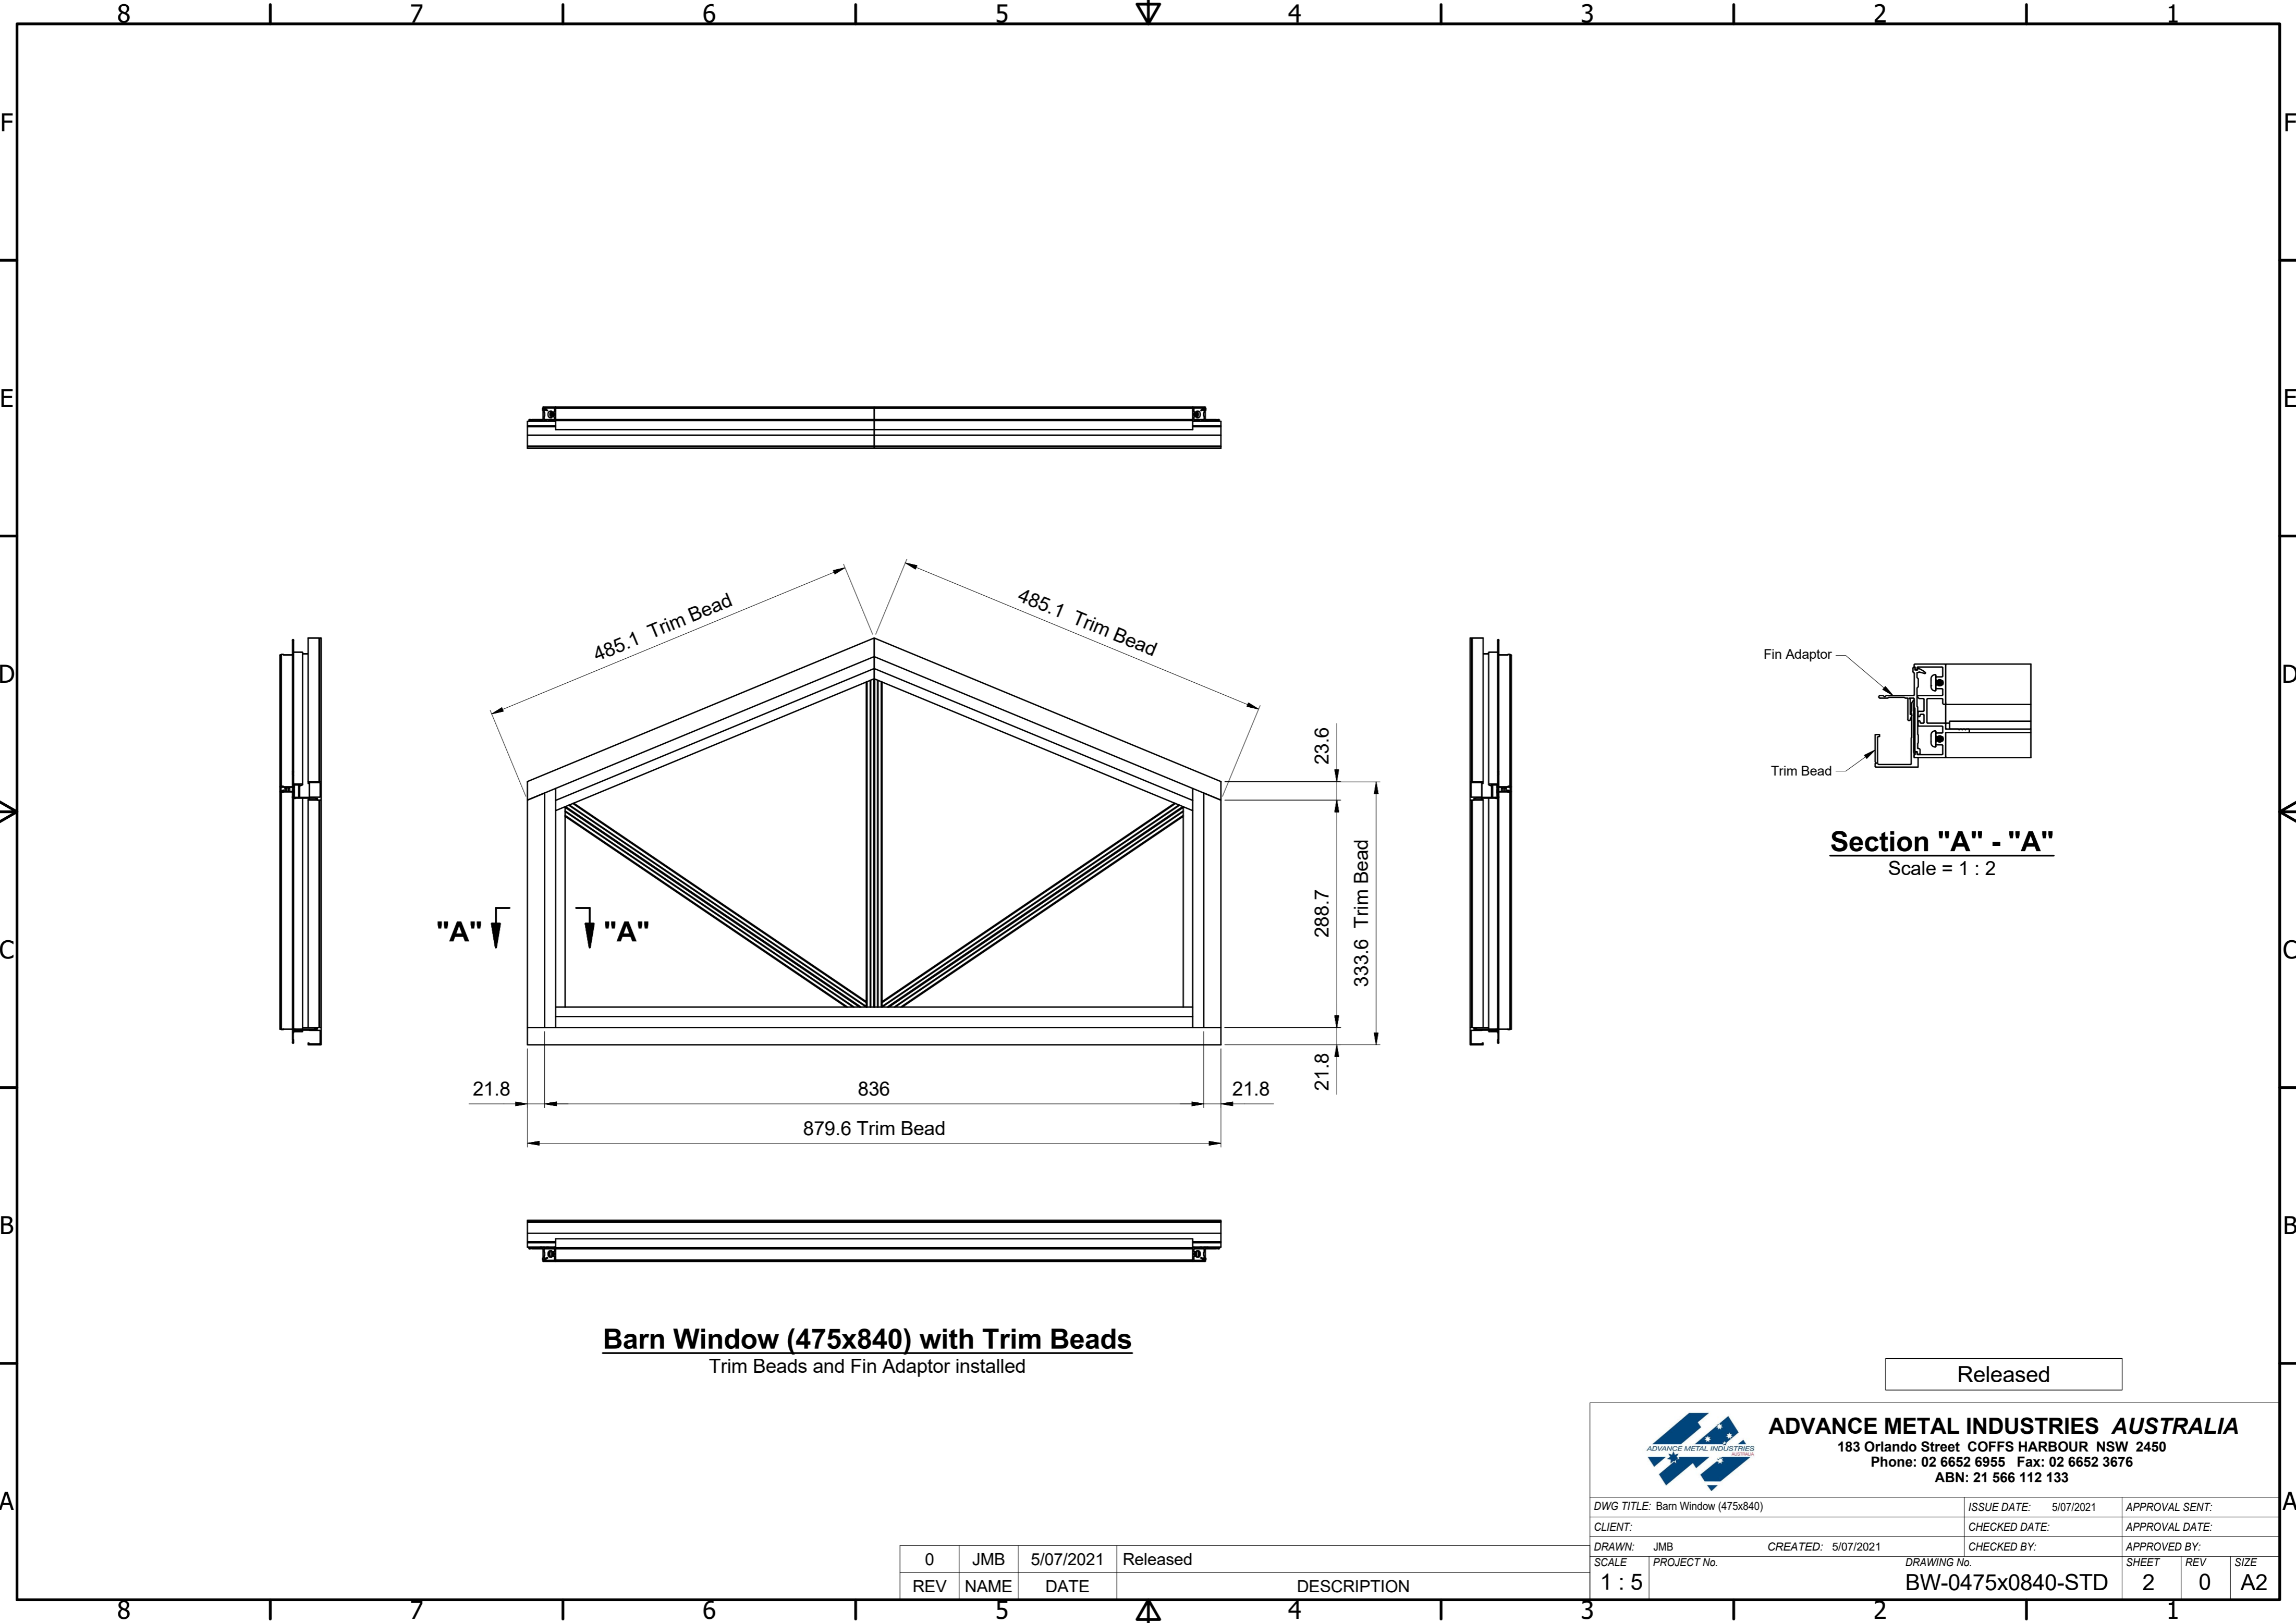

Barn Window (475x840) with Trim Beads
Trim Beads and Fin Adaptor installed

Section "A" - "A"
Scale = 1 : 2

Released

ADVANCE METAL INDUSTRIES AUSTRALIA
183 Orlando Street COFFS HARBOUR NSW 2450
Phone: 02 6652 6955 Fax: 02 6652 3676
ABN: 21 566 112 133

DWG TITLE: Barn Window (475x840)		ISSUE DATE: 5/07/2021	APPROVAL SENT:
CLIENT:		CHECKED DATE:	APPROVAL DATE:
DRAWN: JMB	CREATED: 5/07/2021	CHECKED BY:	APPROVED BY:
SCALE: 1:5	PROJECT No.	DRAWING No.	SHEET REV SIZE
		BW-0475x0840-STD	2 0 A2

REV	NAME	DATE	DESCRIPTION
0	JMB	5/07/2021	Released