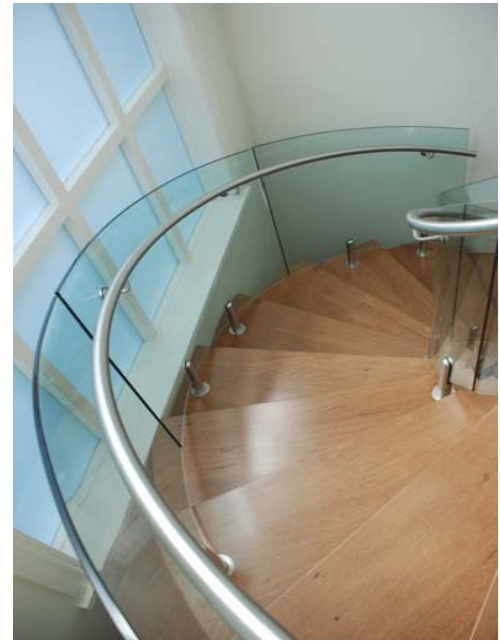

Bent + Curved Glass

curved toughened

curved laminated

curved annealed

www.bentglass.com.au

Project:

Cremorne Residence Sydney

Installers:

Advanced Metal Industries

Glass Description:

- 12mm clear toughened glass balustrade panels.

257 Milperra Road, Revesby NSW 2212
ph. 02 9773 1022 fax. 02 9773 1055
email. sales @bentglass.com.au