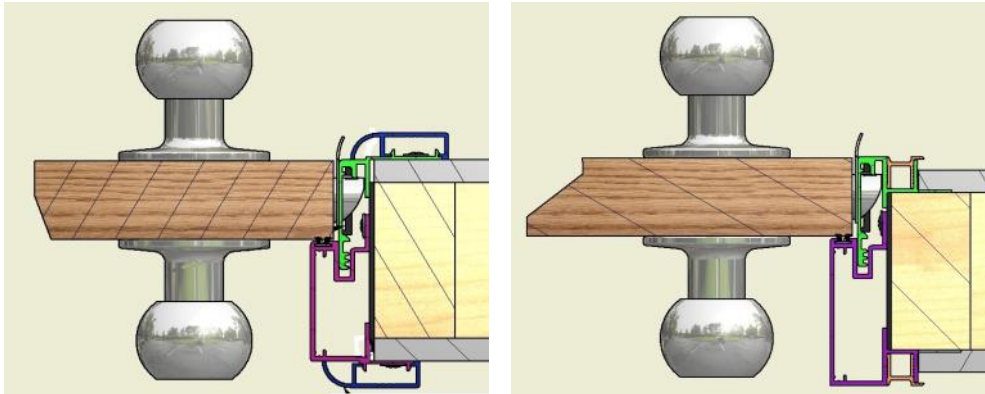

Web www.amia.com.au

Email admin@amia.com.au

METAL DOOR FRAMES. Are now available to suit a range of walling combinations stud size and plasterboard thickness.

The more conventional door frame with architraves is shown here, the architrave are the same as we use for the windows system ensuring uniformity of design and finish.