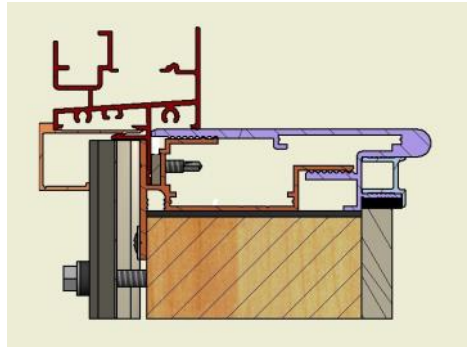

ALL NEW and JUST RELEASED.

An attractive and versatile alternative to timber reveals and door frames.

Lantog Pty Ltd t/a
Advance Metal Industries
Australia

183 Orlando Street,
Coffs Harbour NSW 2450

Ph +612 6652 6955

Fax +612 6652 3676

Web www.amia.com.au

Email admin@amia.com.au

Shown here is the new windows reveals system with a flush shadow line. The trim being the same colour as the window frame gives interesting contrast and depth.

There is an option for a sunken trim also, both allowing the plasterboard to be finished up to the edge giving sleek and clean lines.

This is the ideal finish and companion to our large range of windows, doors and accessories.

The shadow line finish when used on windows and doors and a newly developed "sunken" skirting changes the impact completely from the conventional architrave finish.

The Architrave and reveals system shown here, would be hard to tell apart from what you would normally see, imagine the architrave in another colour, perhaps like the window frame.

What's the difference. This one does not need painting because it is in a durable powder coated aluminium. It is straight and will not warp with time.

We have complimenting skirting available to enhance the overall effect. This again could be in a contrasting colour or in the same colour as the architrave on the window.

POWDER COATING

A.C.N. 002 569 833

BALUSTRADING

A.B.N. 215 661 12 133

WINDOWS & GLASS

NSW LIC No. 67388C

SECURITY LIC No. 410315427