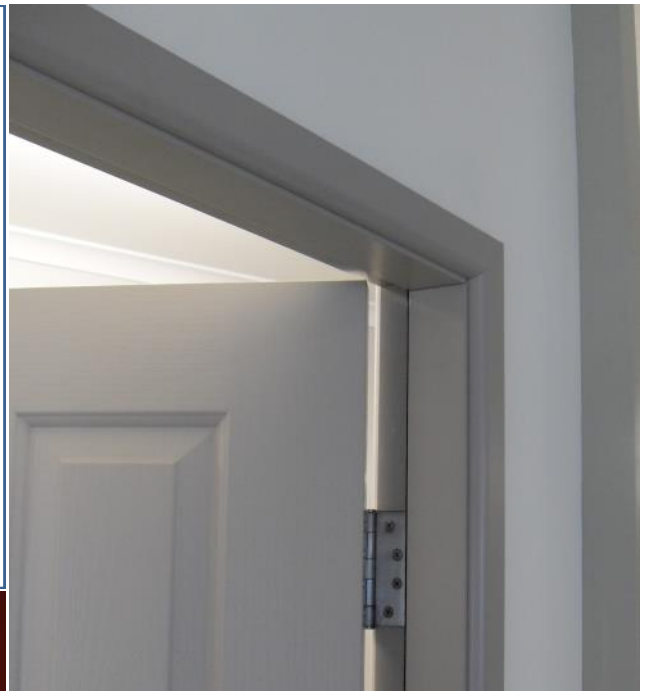

There is an option for a sunken trim also, both allowing the plasterboard to be finished up to the edge giving sleek and clean lines.

This is the ideal finish and companion to our large range of windows, doors and accessories.

Web www.amia.com.au

Email admin@amia.com.au

METAL DOOR FRAMES. Are now available to suit a range of walling combinations stud size and plasterboard thickness.

The more conventional door frame with architraves is shown here, the architrave are the same as we use for the windows system ensuring uniformity of design and finish.

We have a matching metal skirting to compliment

If desired, the frame and architrave can be in differing colours to give the effect you are looking for in your home.

The door frame shown here features a shadow line rather than architraves. This again is identical to the windows treatment available in both a flush and sunken finish.