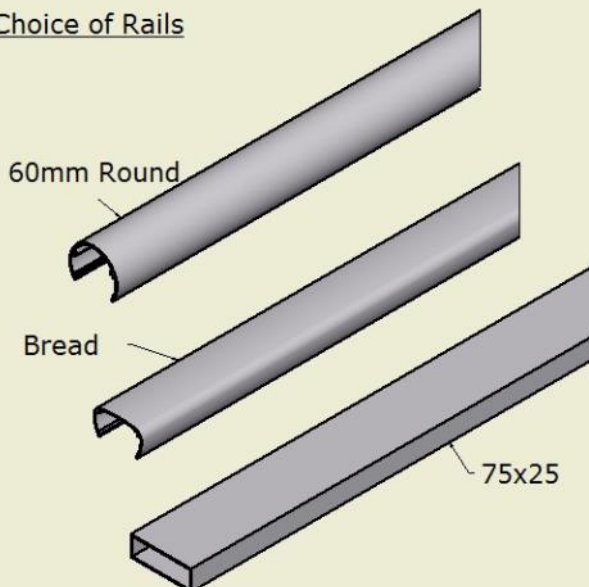

Choice of Rails

A large choice in top rails.

Choose from a number of different top rails with this balustrade. Each gives a different look to the system.

Call us for a free measure and quote from plans, or, if in our area we will send a representative to measure from site

The series 4200 is only one of the styles we have in our large standard range. We can also custom design to meet your needs.

POWDER COATING

A.C.N. 002 569 833

BALUSTRADING

A.B.N. 215 661 12 133

WINDOWS & GLASS

NSW LIC No. 67388C

SECURITY LIC No. 410315427